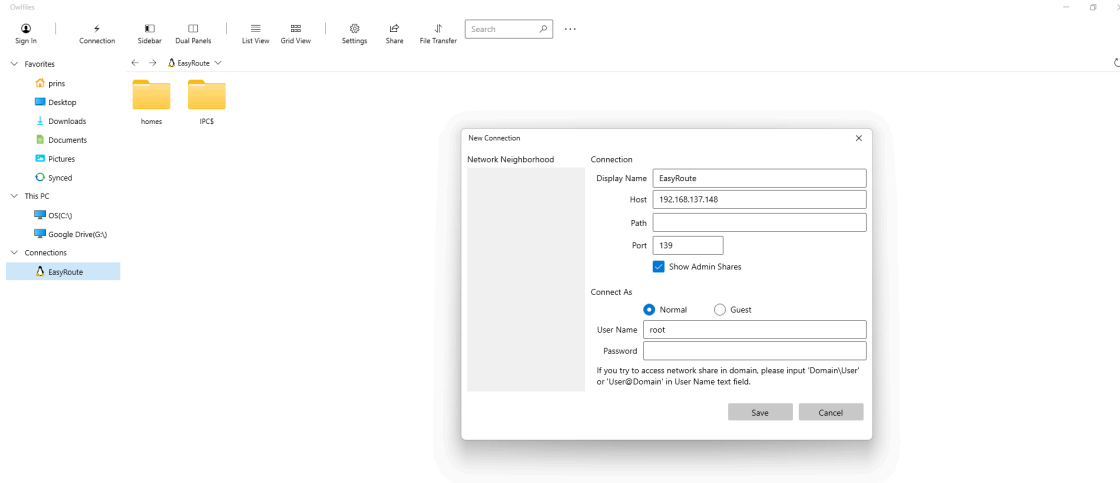

Download owfile (on microsoft app store) and add a new connection as below.

Now all files copied into the homes directory will show up on the easyroute pendant under network files like below.