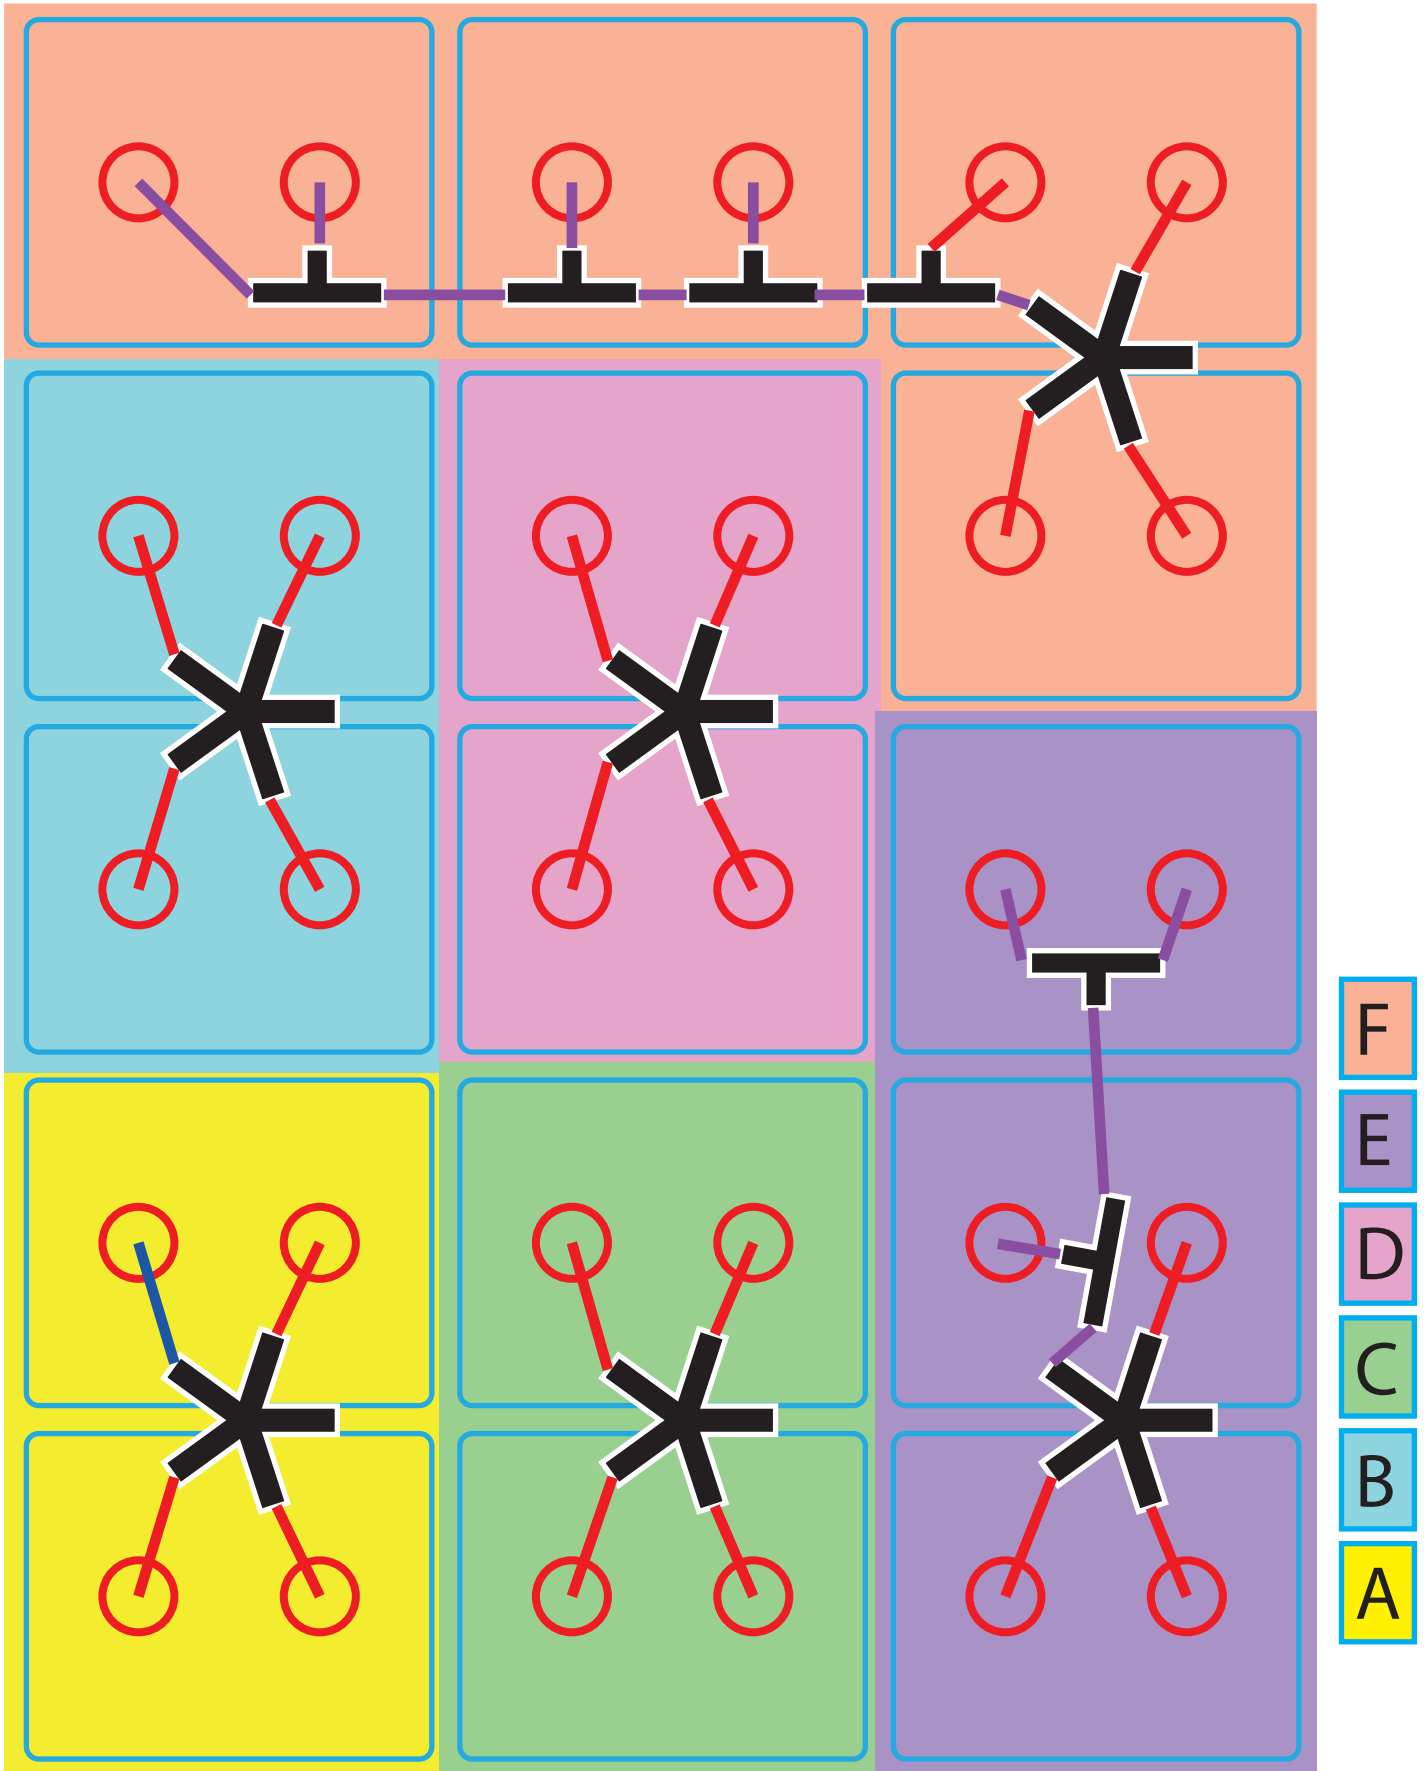

 SKU: R-CONNECTOR/5  
 x 6 Pieces

 SKU: R-CONNECTOR/3  
 x 6 Pieces

 SKU: R-FLANGE/PVC

# FRONT

EasyRoute CNC Router  
 WhatsApp 060 600 6000

 32mm Pipe  
 0.4m x 24

For One 2000x3000mm Bed  
 SKU:AG-VACUUM/32, 32mm Hose Total 21 Meters  
 SKU:AG-VACUUM/45, 45mm Hose 5 Meters (1 Piece)