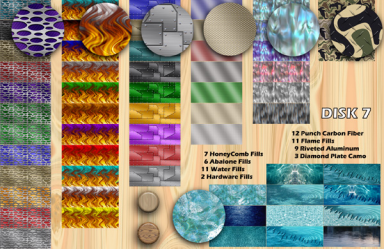

## DISK 3

- 14 Aluminum Fiber
- 13 Brushed Plate
- 12 Carbon Fiber
- 11 PunchEngine Turn
- 2 Hardware

## **DISK 4**

- 7 Shattered Chrome**
- 2 Red Tile Roof**
- 8 Misc Metal Finishes**
- 2 Hardware**
- 12 Swirled Chrome**
- 10 Embossed Metal**
- 10 Mystic Metal**

# DISK 5

- 5 Fuzzy Sky
- 14 Carbon Plate
- 8 Snake Skin
- 7 Animal Skin
- 6 Palm Tree Moon
- 7 Sunset Palm
- 5 Moonsat
- 5 Sunset Sky
- 2 Hardwares

**DISK 6**

**10 Carbon Holes**  
**4 Mexican Flags**  
**5 Rebel Flags**  
**3 Hardwares**

# DISK 7

- 12 Punch Carbon Fiber
- 11 Flame Fills
- 9 Riveted Aluminum
- 3 Diamond Plate Camo

- 7 HoneyComb Fills
- 6 Abalone Fills
- 11 Water Fills
- 2 Hardware Fills