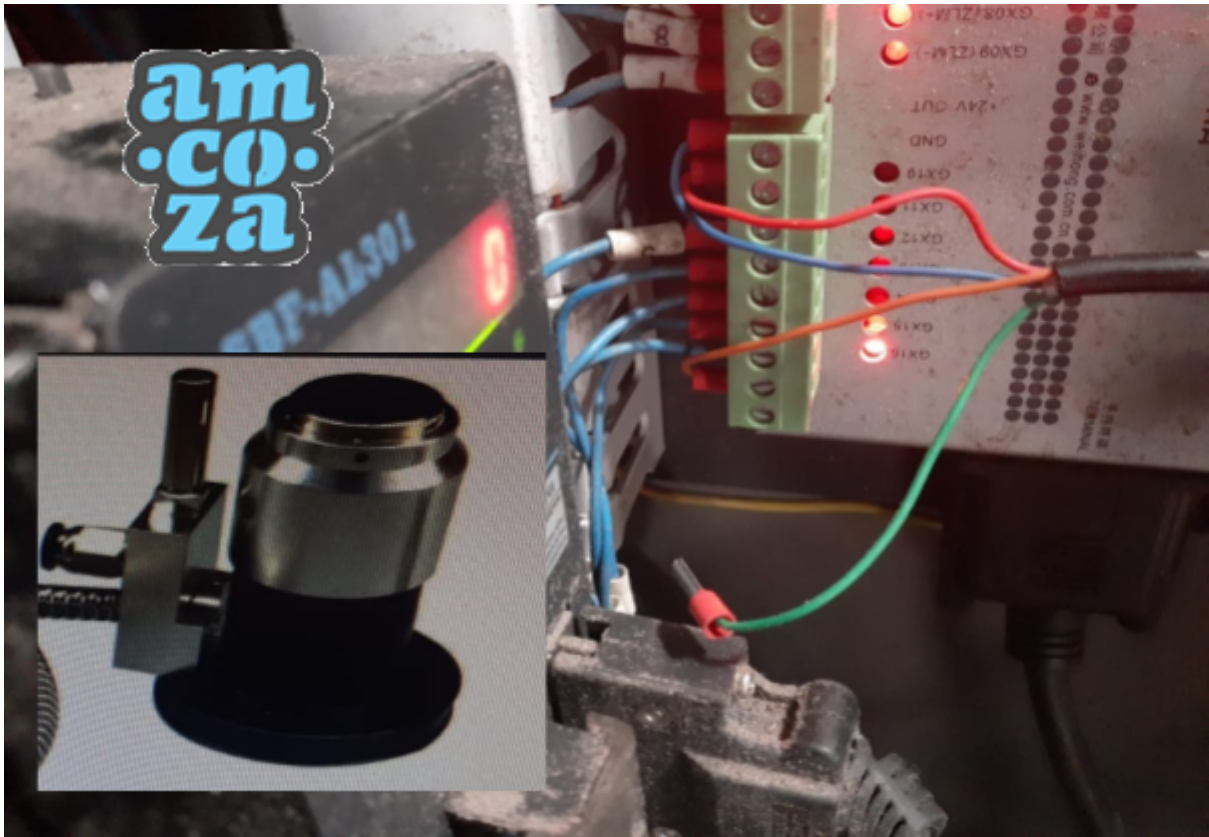

TOOL PRESETTER INSTALLATION FOR ROUTER FOR WEIHONG NK105 MB

RED: GND

BLUE: 24V out

ORANGE: (Signal) GX16

GREEN: Comm (No need to connect on this Motherboard)

AM.CO.ZA