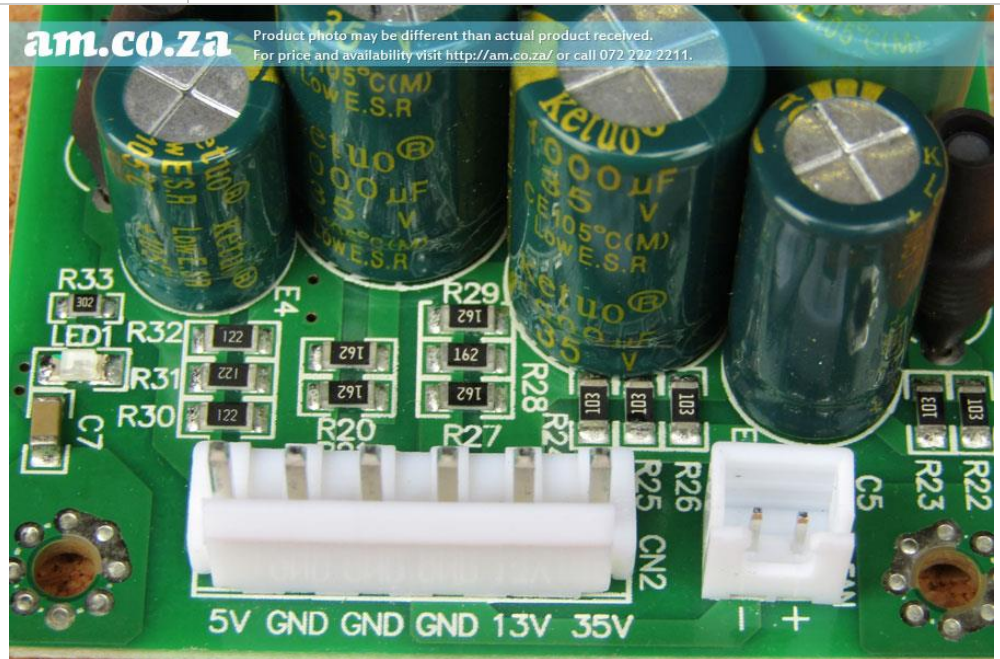

V-Smart, V-Smart+ and V-Auto Power Supply Exchange

V3-POWER.2013

Power Supply Unit (5V/12V/36V) for V-Smart Series Vinyl Cutter 2013+ Model

V3-POWER.2018

Power Supply Unit (5V/13V/36V) for V-Smart, V-Smart+, V-Auto Vinyl Cutter 2018+ Model

Rewire as:

AC L = Live (220V+) N = Neutral (220V-)

E = Earth = PE = Protective Earth = FG = Frame Ground

DC 5V = 5V

13V = 13V

35V = 36V

GND = GND