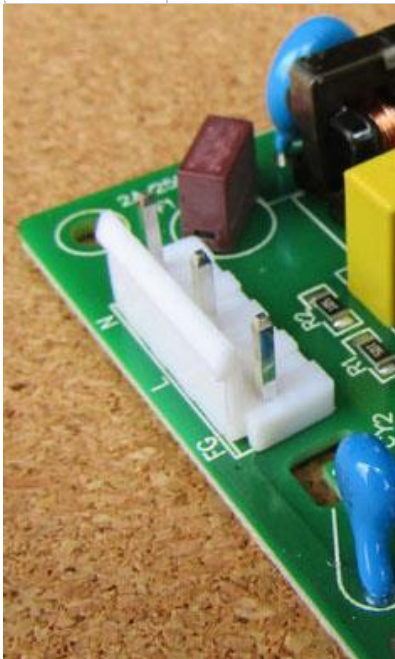

V-Smart, V-Smart+ and V-Auto Power Supply Exchange

V3-POWER.2013

Power Supply Unit (5V/12V/36V) for V-Smart Series Vinyl Cutter 2013+ Model

V3-POWER.2018

Power Supply Unit (5V/13V/36V) for V-Smart, V-Smart+, V-Auto Vinyl Cutter 2018+ Model

Rewire as:

AC L = Live (220V+) N = Neutral (220V-)

E = Earth = PE = Protective Earth = FG = Frame Ground

DC 5V = 5V

13V = 13V

35V = 36V

GND = GND