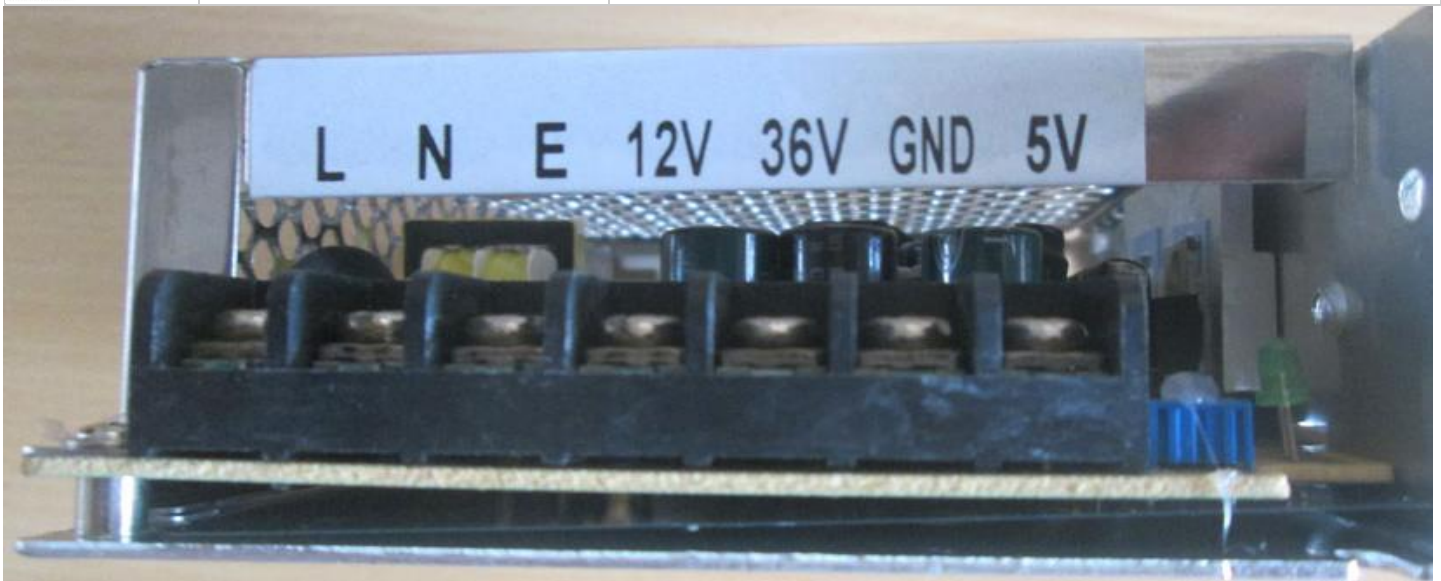

V-Smart, V-Smart+ and V-Auto Power Supply Exchange

V3-POWER.2013

Power Supply Unit (5V/12V/36V) for V-Smart Series Vinyl Cutter 2013+ Model

V3-POWER.2018

Power Supply Unit (5V/13V/36V) for V-Smart, V-Smart+, V-Auto Vinyl Cutter 2018+ Model

Rewire as:

AC L = Live (220V+) N = Neutral (220V-)

E = Earth = PE = Protective Earth = FG = Frame Ground

DC 5V = 5V

13V = 13V

35V = 36V

GND = GND