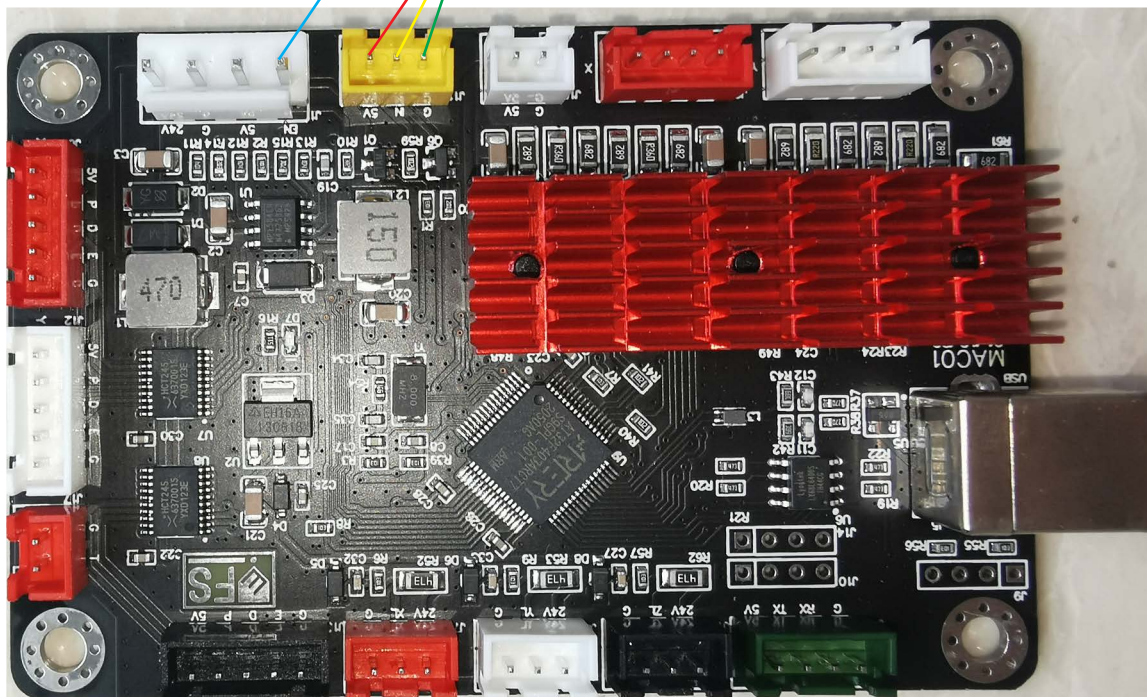

TruCUT Standard  
(SKU:L-TRUCUT.2019  
2019 and later models)

Rewire for Laser Power Supply

TruCUT Express

SKU: L-TRUCUT/EXP.2020

TruCUT Standard  
(L-TRUCUT.2019 and later models)

Rewire for Limit Switches

TruCUT Express

TruCUT Standard  
(L-TRUCUT.2019 and later models)

Rewire for Motor Drivers

TruCUT Express