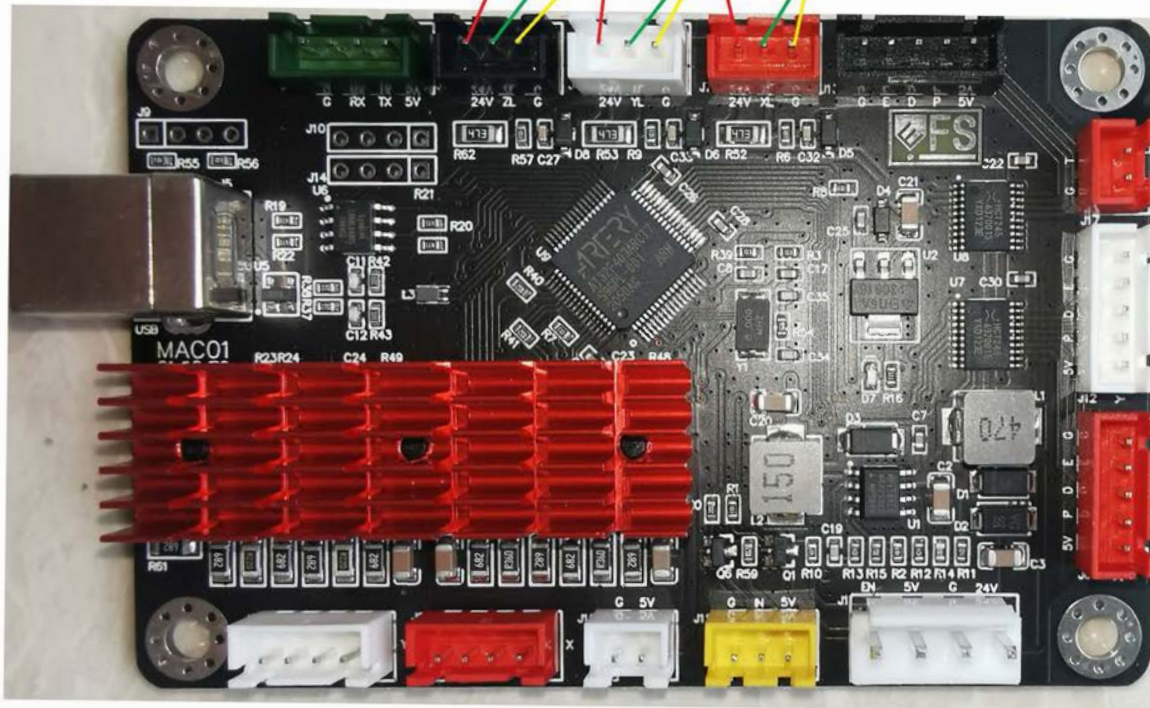

TruCUT Standard  
(SKU:L-TRUCUT.2019  
2019 and later models)

Rewire for Laser Power Supply

TruCUT Express

SKU: L-TRUCUT/EXP.2020

TruCUT Standard  
(L-TRUCUT.2019 and later models)

Rewire for Limit Switches

TruCUT Express

TruCUT Standard  
(L-TRUCUT.2019 and later models)

Rewire for Motor Drivers

TruCUT Express