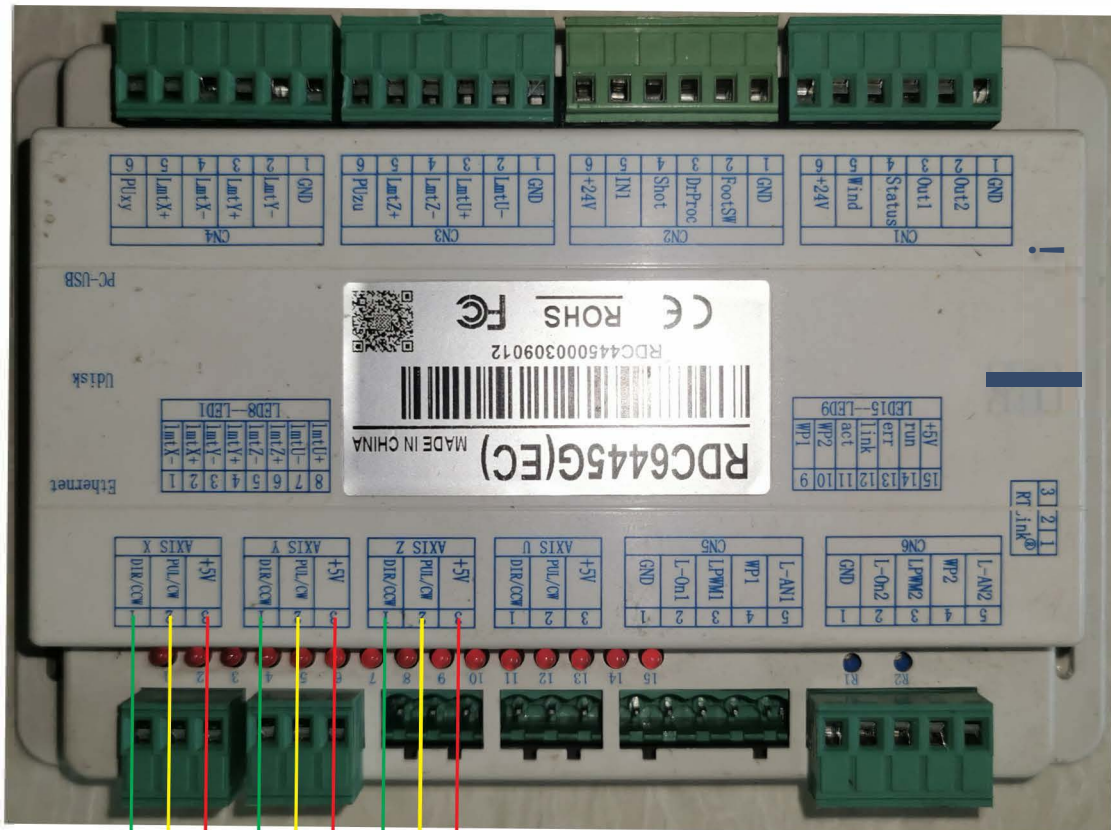

TruCUT Standard  
(SKU:L-TRUCUT.2019  
2019 and later models)

Rewire for Laser Power Supply

TruCUT Express

SKU: L-TRUCUT/EXP.2020

TruCUT Standard  
(L-TRUCUT.2019 and later models)

Rewire for Limit Switches

TruCUT Express

TruCUT Standard  
(L-TRUCUT.2019 and later models)

Rewire for Motor Drivers

TruCUT Express