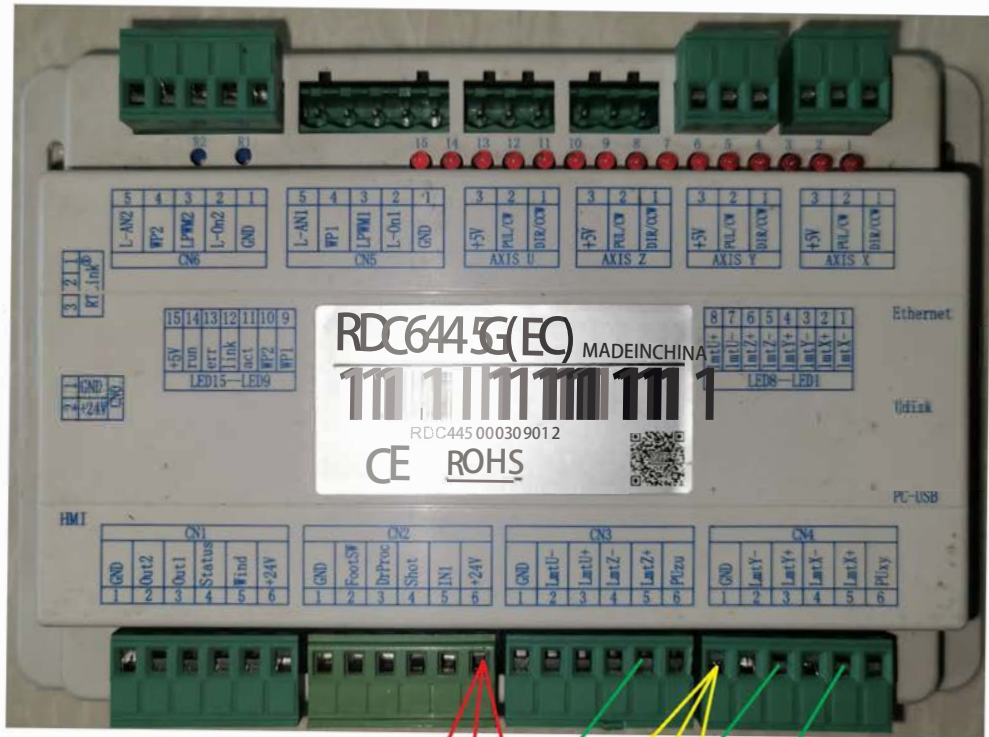

TruCUT Standard  
(SKU:L-TRUCUT.2019  
2019 and later models)

Rewire for Laser Power Supply

TruCUT Express

SKU: L-TRUCUT/EXP.2020

TruCUT Standard  
(L-TRUCUT.2019 and later models)

Rewire for Limit Switches