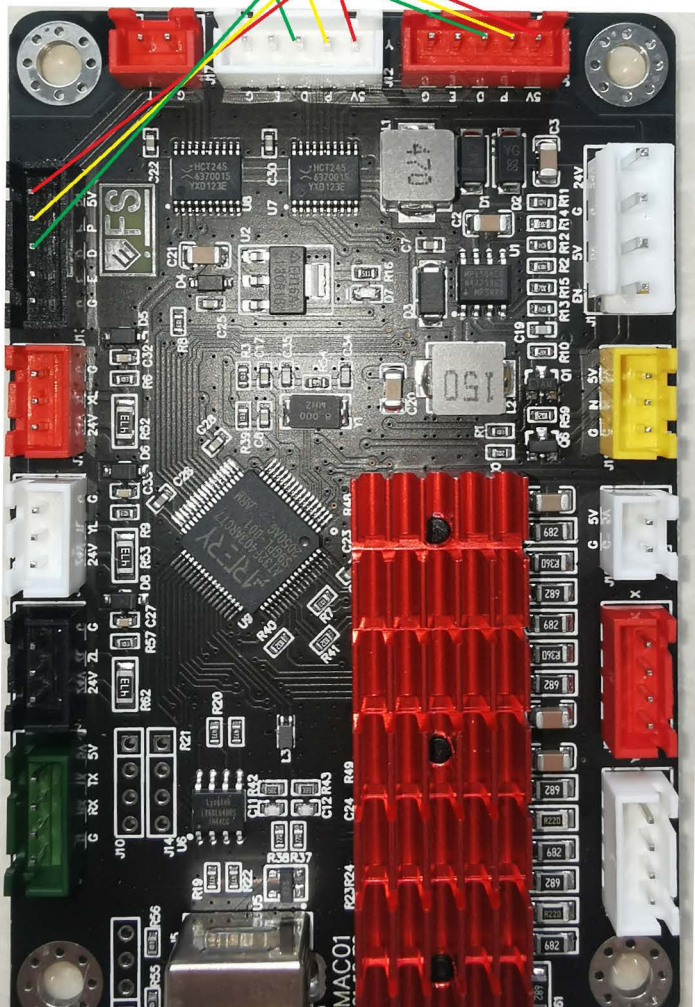

TruCUT Standard  
(SKU:L-TRUCUT.2019  
2019 and later models)

Rewire for Laser Power Supply

TruCUT Express

SKU: L-TRUCUT/EXP.2020

TruCUT Standard  
(L-TRUCUT.2019 and later models)

Rewire for Limit Switches

TruCUT Express

TruCUT Standard  
(L-TRUCUT.2019 and later models)

Rewire for Motor Drivers

TruCUT Express